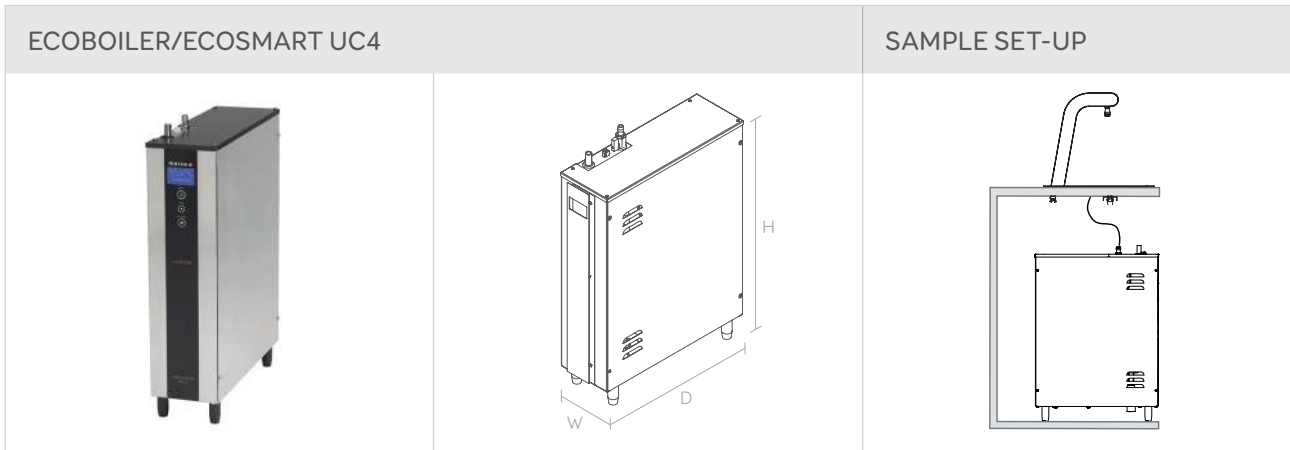

# ECOBOILER/ECOSMART UC4

**FONTS**

	PRODUCT INFO	FONT DIMENSIONS			PACKAGING		
		NAME ORDER CODE	DIMENSIONS INCL. DRIP TRAY (D x W x H mm)	DIMENSIONS EXCL. DRIP TRAY (D x W x H mm)	TAP TO COUNTER (T mm)	PACKED WEIGHT	PACKAGING DIMENSIONS (L x W x H mm)
OR	 1b MIX Font 1000878	168 x 120 x 287	128 x 30 x 287	247	2kg	290 x 570 x 215	30
	 Über Font 1 connection 1000812			295			
OR	 Über Font 2 connections 1000811	470 x 250 x 400	n/a	172	7kg	490 x 280 x 670	24
OR	 Über Font (Low) 1 connection 1000812L						
OR	 Tubular Font 1000584	n/a	114 x 50 x 303	156	2.4kg	240 x 140 x 340	32
	 Tubular Font with Drip Tray 1000585	175 x 125 x 303	n/a	140			24

**BOILERS**

NAME ORDER CODE	WATER TYPE	SIZE	PERFORMANCE SPECS			PLUMBING & ELECTRICAL REQ		PACKAGING		
	TEMP ADJUST	DIMENSIONS (D x W x H mm)	IMMEDIATE DRAW OFF	L/HR	CUPS /HR	POWER @220V	PLUMBING REQS	PACKAGING DIMENSIONS (L x W x H mm)	PACKED WEIGHT	QTY/ PALLET
Ecosmart UC4 1000750	Y	395 x 135 x 585	4L	28L	156	2.8kW	3/4" BSP	510 x 240 x 690	11kg	20
Eco boiler UC4 1000740	N			24L	133	2.4kW				